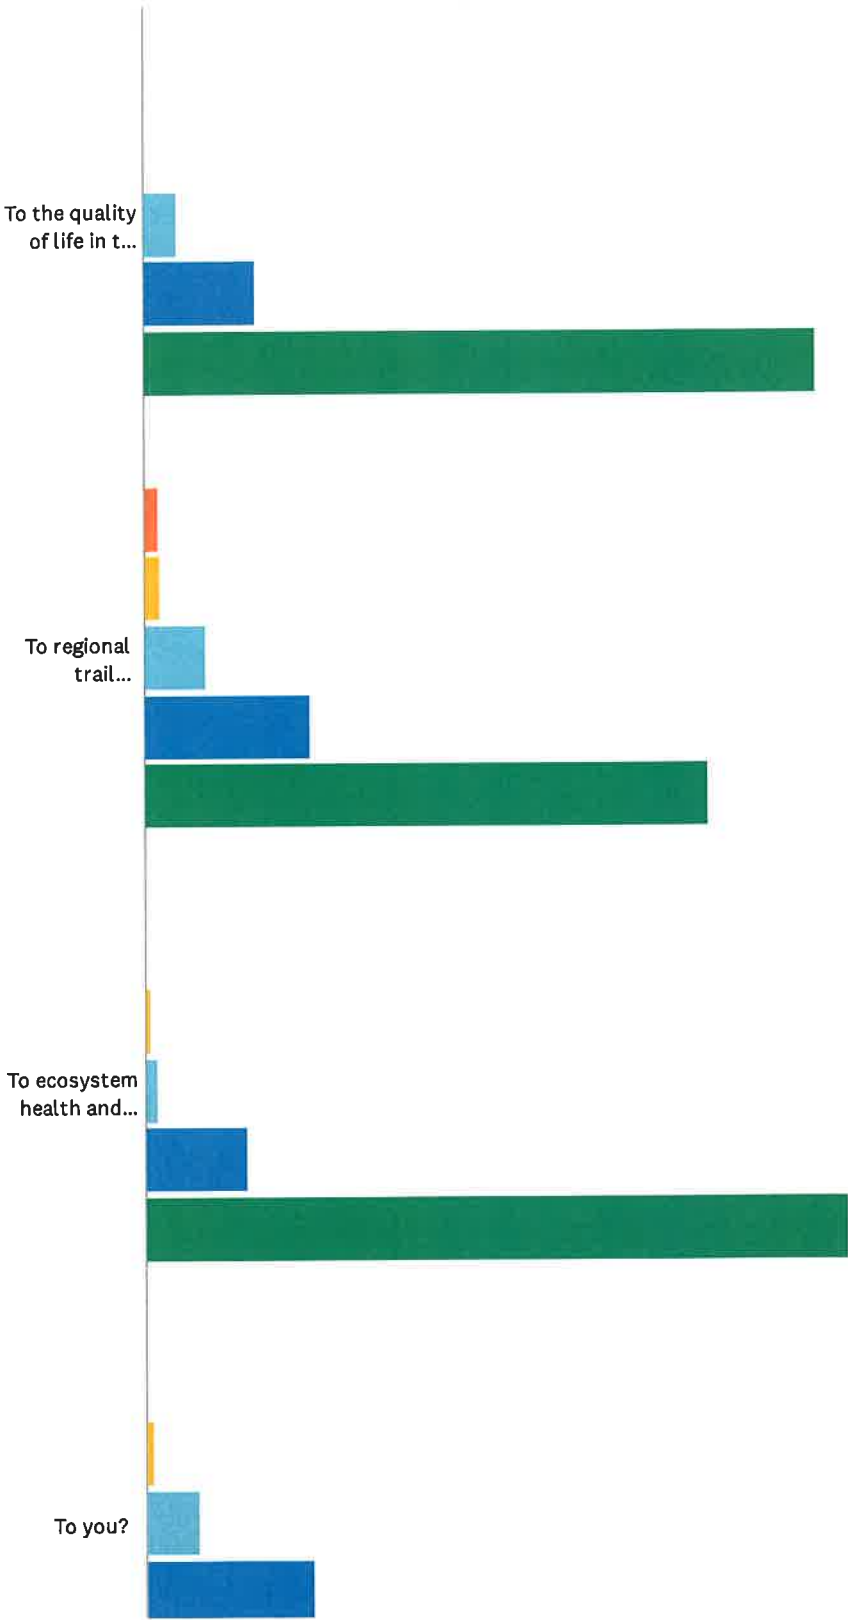

Q1 How often do you visit a Pennsylvania State Park?

Answered: 761 Skipped: 0

ANSWER CHOICES	RESPONSES	
A few times a week	21.68%	165
Once a month	15.37%	117
A few times a month	27.07%	206
A few times a year	28.65%	218
Once a year	2.50%	19
Every few years	4.73%	36
TOTAL		761

Big Elk Creek State Park Survey

Q2 How often do you envision visiting Big Elk Creek State Park?

Answered: 761 Skipped: 0

ANSWER CHOICES	RESPONSES	
A few times a week	17.61%	134
Once a month	14.32%	109
A few times a month	20.76%	158
A few times a year	33.38%	254
Once a year	6.83%	52
Every few years	7.10%	54
TOTAL		761

Q3 In your opinion how important is Big Elk Creek State Park?

Answered: 761 Skipped: 0

Big Elk Creek State Park Survey

	UNIMPORTANT	SOMEWHAT UNIMPORTANT	NEUTRAL	SOMEWHAT IMPORTANT	IMPORTANT	TOTAL	WEIGHTED AVERAGE
To the quality of life in the area?	0.13% 1	0.26% 2	3.96% 30	13.74% 104	81.90% 620	757	4.77
To regional trail connections?	1.71% 13	1.98% 15	7.38% 56	20.29% 154	68.64% 521	759	4.52
To ecosystem health and conservation?	0.00% 0	0.66% 5	1.59% 12	12.29% 93	85.47% 647	757	4.83
To you?	0.13% 1	0.80% 6	6.37% 48	20.56% 155	72.15% 544	754	4.64