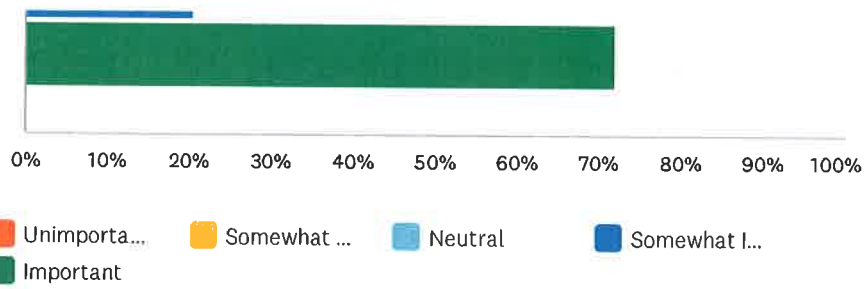

Big Elk Creek State Park Survey

	UNIMPORTANT	SOMEWHAT UNIMPORTANT	NEUTRAL	SOMEWHAT IMPORTANT	IMPORTANT	TOTAL	WEIGHTED AVERAGE
To the quality of life in the area?	0.13% 1	0.26% 2	3.96% 30	13.74% 104	81.90% 620	757	4.77
To regional trail connections?	1.71% 13	1.98% 15	7.38% 56	20.29% 154	68.64% 521	759	4.52
To ecosystem health and conservation?	0.00% 0	0.66% 5	1.59% 12	12.29% 93	85.47% 647	757	4.83
To you?	0.13% 1	0.80% 6	6.37% 48	20.56% 155	72.15% 544	754	4.64