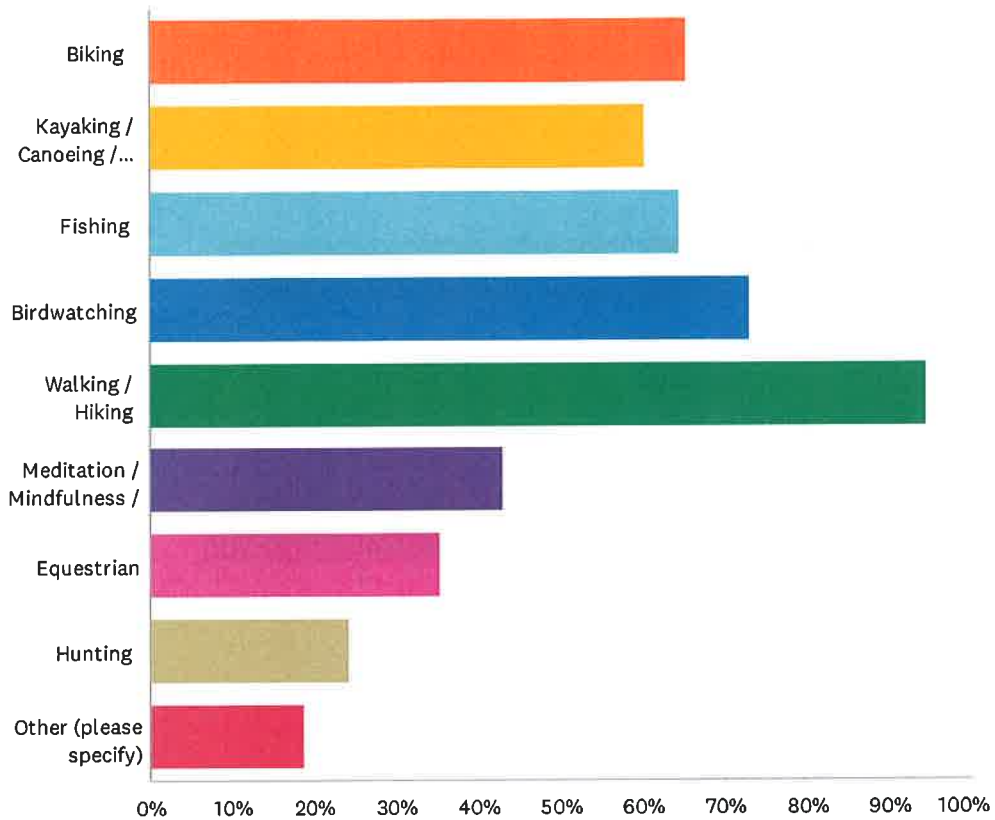

	SECLUDED	RELAXED	LIVELY	THRILLING	TOTAL	WEIGHTED AVERAGE
(no label)	38.37%	55.98%	4.60%	1.05%	761	1.68
	292	426	35	8		

Q6 What Events and Activities would be most appropriate to be held at Big Elk Creek State Park?

Answered: 761 Skipped: 0

Big Elk Creek State Park Survey

	INAPPROPRIATE	SOMEWHAT INAPPROPRIATE	NEITHER INAPPROPRIATE NOR APPROPRIATE	SOMEWHAT APPROPRIATE	APPROPRIATE	TOTAL	WEIG AVER.
Classes and Hands On Activities	8.32% 63	5.42% 41	18.10% 137	28.67% 217	39.50% 299	757	
Health and Fitness Events	11.48% 87	8.84% 67	19.79% 150	31.93% 242	27.97% 212	758	
Arts and Culture Events	16.31% 123	13.13% 99	24.27% 183	27.98% 211	18.30% 138	754	
Rentals for Private Events	35.89% 271	19.07% 144	20.00% 151	17.22% 130	7.81% 59	755	
Recreational Competitions (triathlon, 5 or 10K races, etc)	15.71% 118	10.39% 78	20.77% 156	28.50% 214	24.63% 185	751	

Q7 What recreational pursuits would you like to see available at Big Elk Creek State Park? (check all that apply)

Answered: 761 Skipped: 0

ANSWER CHOICES	RESPONSES	
Biking	65.44%	498
Kayaking / Canoeing / Paddle Boarding	60.45%	460
Fishing	64.52%	491
Birdwatching	73.19%	557
Walking / Hiking	94.61%	720
Meditation / Mindfulness /	42.97%	327
Equestrian	35.48%	270
Hunting	24.31%	185
Other (please specify)	18.66%	142
Total Respondents: 761		