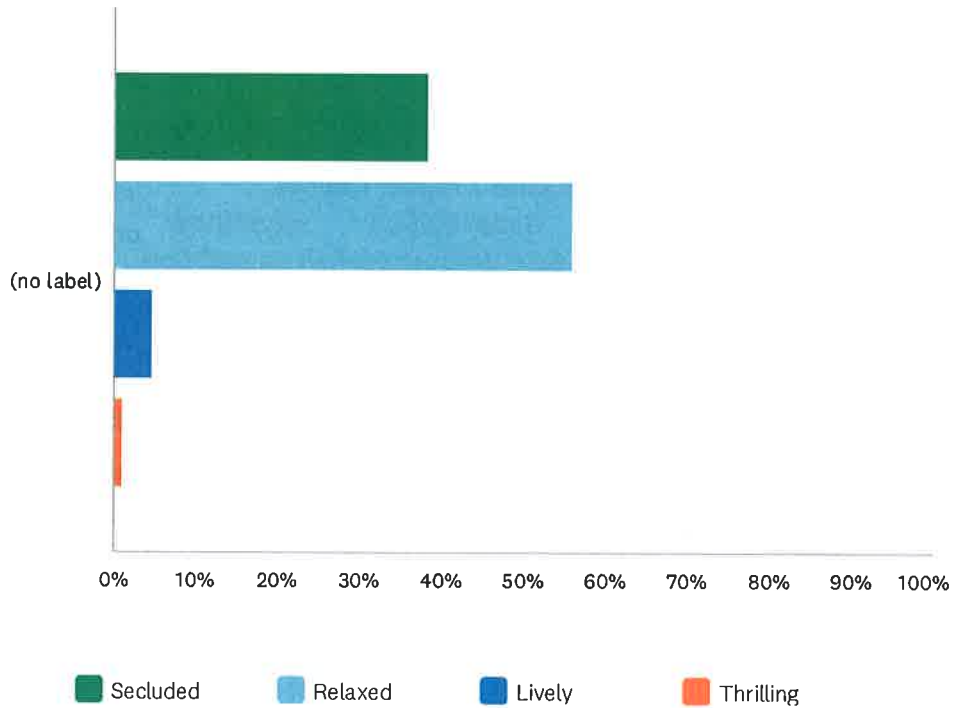

Q3 In your opinion how important is Big Elk Creek State Park?

Answered: 761 Skipped: 0

Big Elk Creek State Park Survey

	UNIMPORTANT	SOMEWHAT UNIMPORTANT	NEUTRAL	SOMEWHAT IMPORTANT	IMPORTANT	TOTAL	WEIGHTED AVERAGE
To the quality of life in the area?	0.13% 1	0.26% 2	3.96% 30	13.74% 104	81.90% 620	757	4.77
To regional trail connections?	1.71% 13	1.98% 15	7.38% 56	20.29% 154	68.64% 521	759	4.52
To ecosystem health and conservation?	0.00% 0	0.66% 5	1.59% 12	12.29% 93	85.47% 647	757	4.83
To you?	0.13% 1	0.80% 6	6.37% 48	20.56% 155	72.15% 544	754	4.64

Q4 In your mind, what natural element or feature most represents Big Elk Creek State Park?

Answered: 761 Skipped: 0

Customize

Q5 What impression should Big Elk Creek State Park give visitors?

Answered: 761 Skipped: 0

	SECLUDED	RELAXED	LIVELY	THRILLING	TOTAL	WEIGHTED AVERAGE
(no label)	38.37%	55.98%	4.60%	1.05%	761	1.68
	292	426	35	8		

Q6 What Events and Activities would be most appropriate to be held at Big Elk Creek State Park?

Answered: 761 Skipped: 0

Big Elk Creek State Park Survey

	INAPPROPRIATE	SOMEWHAT INAPPROPRIATE	NEITHER INAPPROPRIATE NOR APPROPRIATE	SOMEWHAT APPROPRIATE	APPROPRIATE	TOTAL	WEIG AVER.
Classes and Hands On Activities	8.32% 63	5.42% 41	18.10% 137	28.67% 217	39.50% 299	757	
Health and Fitness Events	11.48% 87	8.84% 67	19.79% 150	31.93% 242	27.97% 212	758	
Arts and Culture Events	16.31% 123	13.13% 99	24.27% 183	27.98% 211	18.30% 138	754	
Rentals for Private Events	35.89% 271	19.07% 144	20.00% 151	17.22% 130	7.81% 59	755	
Recreational Competitions (triathlon, 5 or 10K races, etc)	15.71% 118	10.39% 78	20.77% 156	28.50% 214	24.63% 185	751	