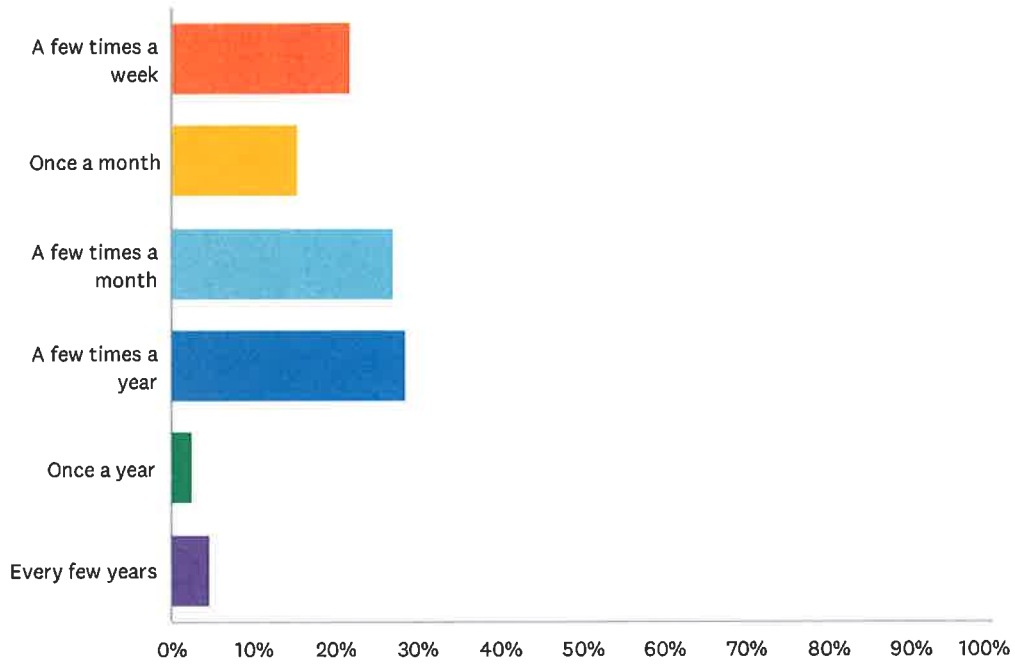

Q1 How often do you visit a Pennsylvania State Park?

Answered: 761 Skipped: 0

ANSWER CHOICES	RESPONSES	
A few times a week	21.68%	165
Once a month	15.37%	117
A few times a month	27.07%	206
A few times a year	28.65%	218
Once a year	2.50%	19
Every few years	4.73%	36
TOTAL		761

Big Elk Creek State Park Survey

Q2 How often do you envision visiting Big Elk Creek State Park?

Answered: 761 Skipped: 0

ANSWER CHOICES	RESPONSES	
A few times a week	17.61%	134
Once a month	14.32%	109
A few times a month	20.76%	158
A few times a year	33.38%	254
Once a year	6.83%	52
Every few years	7.10%	54
TOTAL		761

Q3 In your opinion how important is Big Elk Creek State Park?

Answered: 761 Skipped: 0

Big Elk Creek State Park Survey

	UNIMPORTANT	SOMEWHAT UNIMPORTANT	NEUTRAL	SOMEWHAT IMPORTANT	IMPORTANT	TOTAL	WEIGHTED AVERAGE
To the quality of life in the area?	0.13% 1	0.26% 2	3.96% 30	13.74% 104	81.90% 620	757	4.77
To regional trail connections?	1.71% 13	1.98% 15	7.38% 56	20.29% 154	68.64% 521	759	4.52
To ecosystem health and conservation?	0.00% 0	0.66% 5	1.59% 12	12.29% 93	85.47% 647	757	4.83
To you?	0.13% 1	0.80% 6	6.37% 48	20.56% 155	72.15% 544	754	4.64