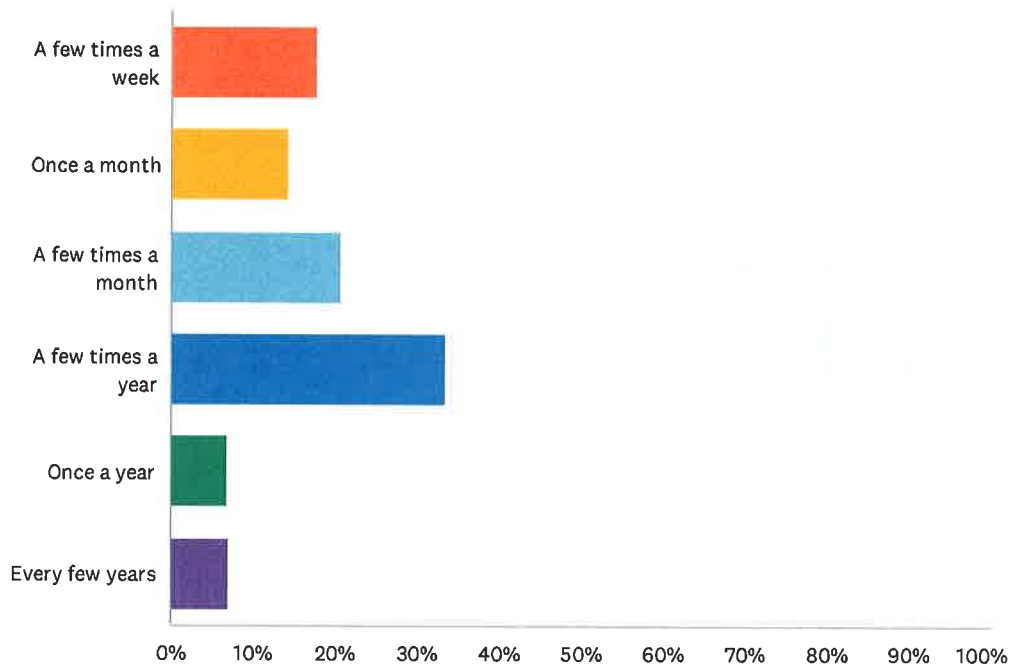

Q1 How often do you visit a Pennsylvania State Park?

Answered: 761 Skipped: 0

ANSWER CHOICES	RESPONSES	
A few times a week	21.68%	165
Once a month	15.37%	117
A few times a month	27.07%	206
A few times a year	28.65%	218
Once a year	2.50%	19
Every few years	4.73%	36
TOTAL		761

Big Elk Creek State Park Survey

Q2 How often do you envision visiting Big Elk Creek State Park?

Answered: 761 Skipped: 0

ANSWER CHOICES	RESPONSES	
A few times a week	17.61%	134
Once a month	14.32%	109
A few times a month	20.76%	158
A few times a year	33.38%	254
Once a year	6.83%	52
Every few years	7.10%	54
TOTAL		761

Q3 In your opinion how important is Big Elk Creek State Park?

Answered: 761 Skipped: 0

Big Elk Creek State Park Survey

	UNIMPORTANT	SOMEWHAT UNIMPORTANT	NEUTRAL	SOMEWHAT IMPORTANT	IMPORTANT	TOTAL	WEIGHTED AVERAGE
To the quality of life in the area?	0.13% 1	0.26% 2	3.96% 30	13.74% 104	81.90% 620	757	4.77
To regional trail connections?	1.71% 13	1.98% 15	7.38% 56	20.29% 154	68.64% 521	759	4.52
To ecosystem health and conservation?	0.00% 0	0.66% 5	1.59% 12	12.29% 93	85.47% 647	757	4.83
To you?	0.13% 1	0.80% 6	6.37% 48	20.56% 155	72.15% 544	754	4.64