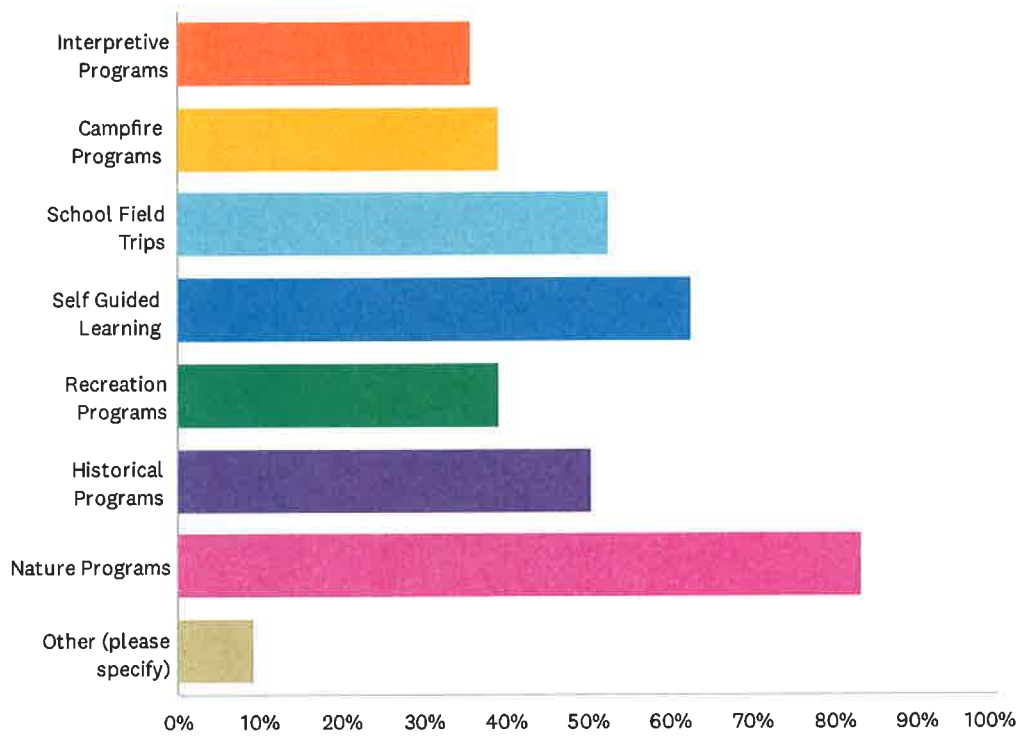

Big Elk Creek State Park Survey

	LESS IMPORTANT	SOMEWHAT IMPORTANT	CRITICALLY IMPORTANT	TOTAL	WEIGHTED AVERAGE
Water Quality	0.92% 7	16.95% 129	82.13% 625	761	1.81
Forests	0.26% 2	14.98% 114	84.76% 645	761	1.84
Cultural / Historical	18.92% 144	50.59% 385	30.49% 232	761	1.12
Terrestrial Habitat	2.10% 16	29.43% 224	68.46% 521	761	1.66
Scenic Beauty	1.84% 14	27.20% 207	70.96% 540	761	1.69
Aquatic Habitat	0.92% 7	18.13% 138	80.95% 616	761	1.80
Biodiversity and Resiliency	3.29% 25	22.21% 169	74.51% 567	761	1.71

Q9 If overnight accommodations were available at Big Elk Creek State Park, which would you like to see? (Check all that apply)

Answered: 761 Skipped: 0

ANSWER CHOICES	RESPONSES	
Camping	66.89%	509
Electric Service	26.94%	205
Sites that Permit Pets	33.77%	257
Full Accommodations (water / sewer / electric)	16.43%	125
Roofed Overnight (cabins, cottages, yurts, etc)	27.20%	207
Sites to Accommodate Groups	14.98%	114
Other (please specify)	22.08%	168
Total Respondents: 761		

Big Elk Creek State Park Survey

Q10 What types of outdoor educational programming would you like to see available? (check all that apply)

Answered: 761 Skipped: 0

ANSWER CHOICES	RESPONSES	
Interpretive Programs	35.74%	272
Campfire Programs	39.16%	298
School Field Trips	52.56%	400
Self Guided Learning	62.68%	477
Recreation Programs	39.29%	299
Historical Programs	50.59%	385
Nature Programs	83.44%	635
Other (please specify)	9.46%	72
Total Respondents: 761		