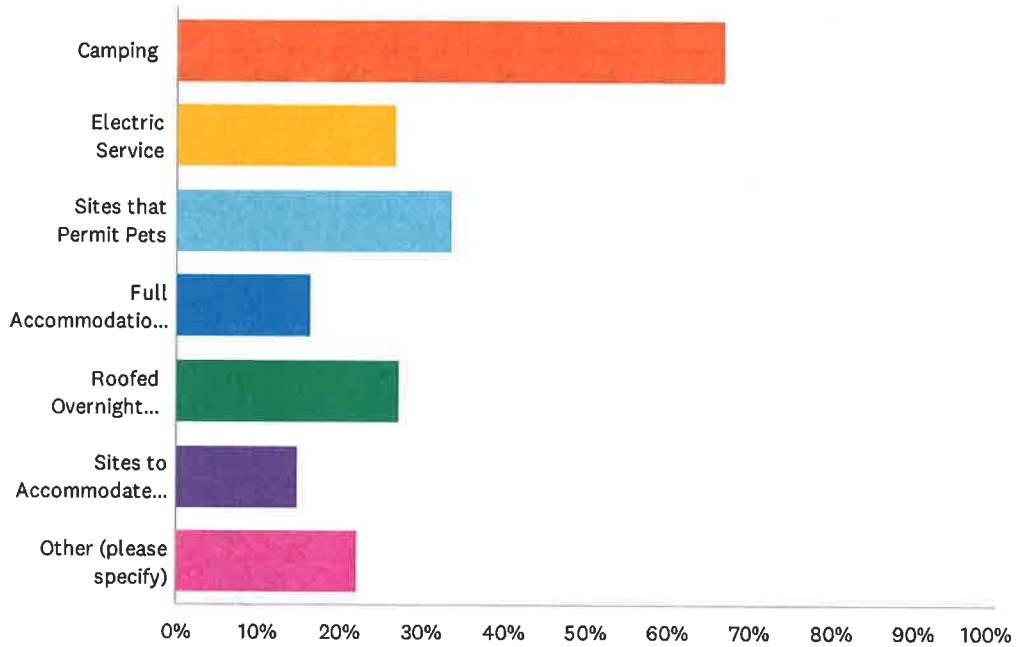

Q9 If overnight accommodations were available at Big Elk Creek State Park, which would you like to see? (Check all that apply)

Answered: 761 Skipped: 0

ANSWER CHOICES	RESPONSES	
Camping	66.89%	509
Electric Service	26.94%	205
Sites that Permit Pets	33.77%	257
Full Accommodations (water / sewer / electric)	16.43%	125
Roofed Overnight (cabins, cottages, yurts, etc)	27.20%	207
Sites to Accommodate Groups	14.98%	114
Other (please specify)	22.08%	168
Total Respondents: 761