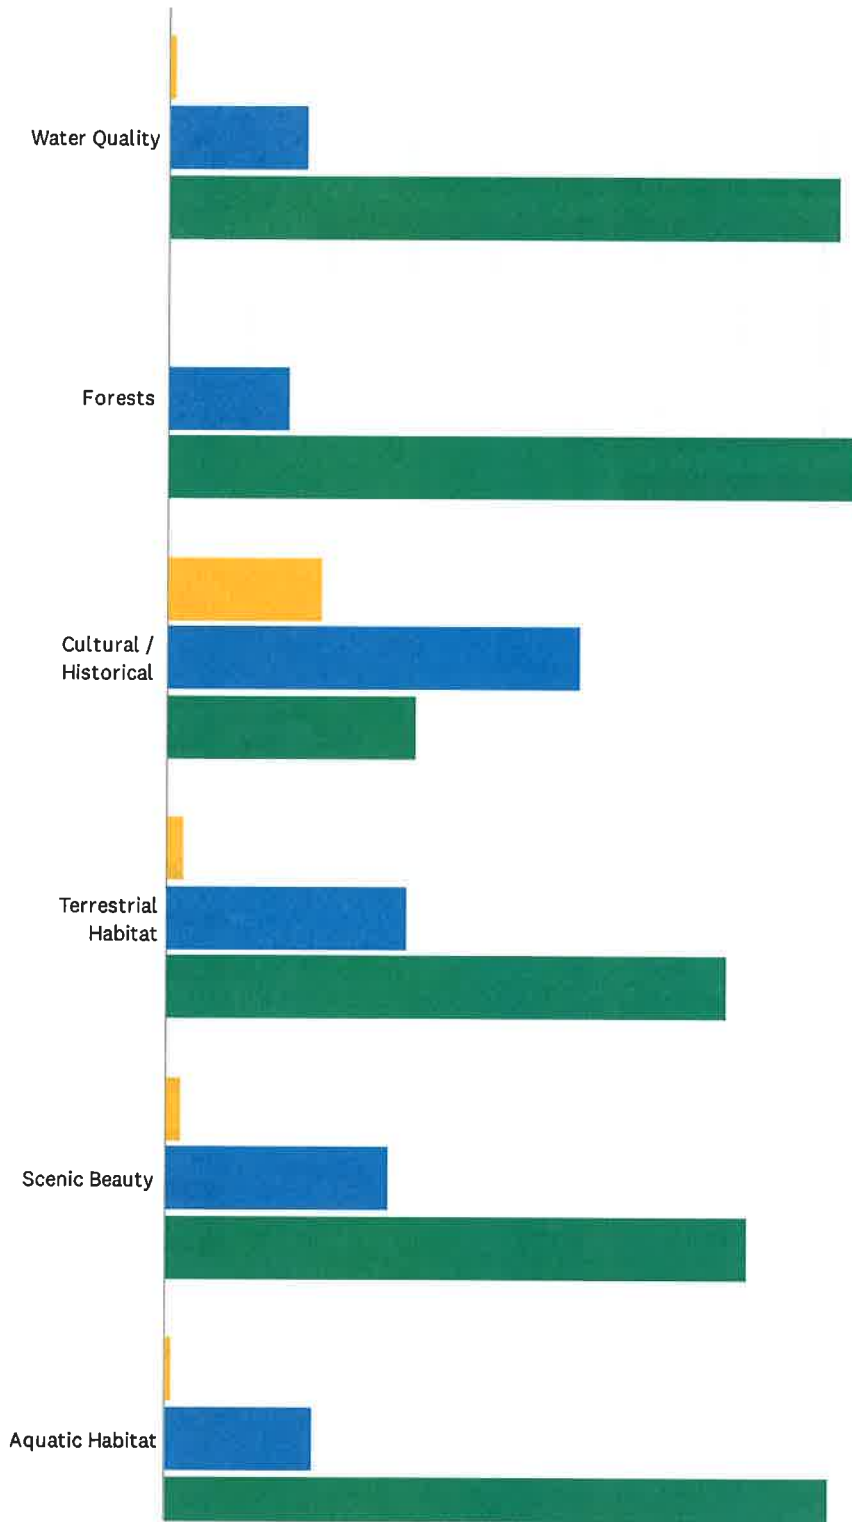

	SECLUDED	RELAXED	LIVELY	THRILLING	TOTAL	WEIGHTED AVERAGE
(no label)	38.37%	55.98%	4.60%	1.05%	761	1.68
	292	426	35	8		

Q6 What Events and Activities would be most appropriate to be held at Big Elk Creek State Park?

Answered: 761 Skipped: 0

Big Elk Creek State Park Survey

	INAPPROPRIATE	SOMEWHAT INAPPROPRIATE	NEITHER INAPPROPRIATE NOR APPROPRIATE	SOMEWHAT APPROPRIATE	APPROPRIATE	TOTAL	WEIG AVER.
Classes and Hands On Activities	8.32% 63	5.42% 41	18.10% 137	28.67% 217	39.50% 299	757	
Health and Fitness Events	11.48% 87	8.84% 67	19.79% 150	31.93% 242	27.97% 212	758	
Arts and Culture Events	16.31% 123	13.13% 99	24.27% 183	27.98% 211	18.30% 138	754	
Rentals for Private Events	35.89% 271	19.07% 144	20.00% 151	17.22% 130	7.81% 59	755	
Recreational Competitions (triathlon, 5 or 10K races, etc)	15.71% 118	10.39% 78	20.77% 156	28.50% 214	24.63% 185	751	

Q7 What recreational pursuits would you like to see available at Big Elk Creek State Park? (check all that apply)

Answered: 761 Skipped: 0

ANSWER CHOICES	RESPONSES	
Biking	65.44%	498
Kayaking / Canoeing / Paddle Boarding	60.45%	460
Fishing	64.52%	491
Birdwatching	73.19%	557
Walking / Hiking	94.61%	720
Meditation / Mindfulness /	42.97%	327
Equestrian	35.48%	270
Hunting	24.31%	185
Other (please specify)	18.66%	142
Total Respondents: 761		

Big Elk Creek State Park Survey

	LESS IMPORTANT	SOMEWHAT IMPORTANT	CRITICALLY IMPORTANT	TOTAL	WEIGHTED AVERAGE
Water Quality	0.92% 7	16.95% 129	82.13% 625	761	1.81
Forests	0.26% 2	14.98% 114	84.76% 645	761	1.84
Cultural / Historical	18.92% 144	50.59% 385	30.49% 232	761	1.12
Terrestrial Habitat	2.10% 16	29.43% 224	68.46% 521	761	1.66
Scenic Beauty	1.84% 14	27.20% 207	70.96% 540	761	1.69
Aquatic Habitat	0.92% 7	18.13% 138	80.95% 616	761	1.80
Biodiversity and Resiliency	3.29% 25	22.21% 169	74.51% 567	761	1.71