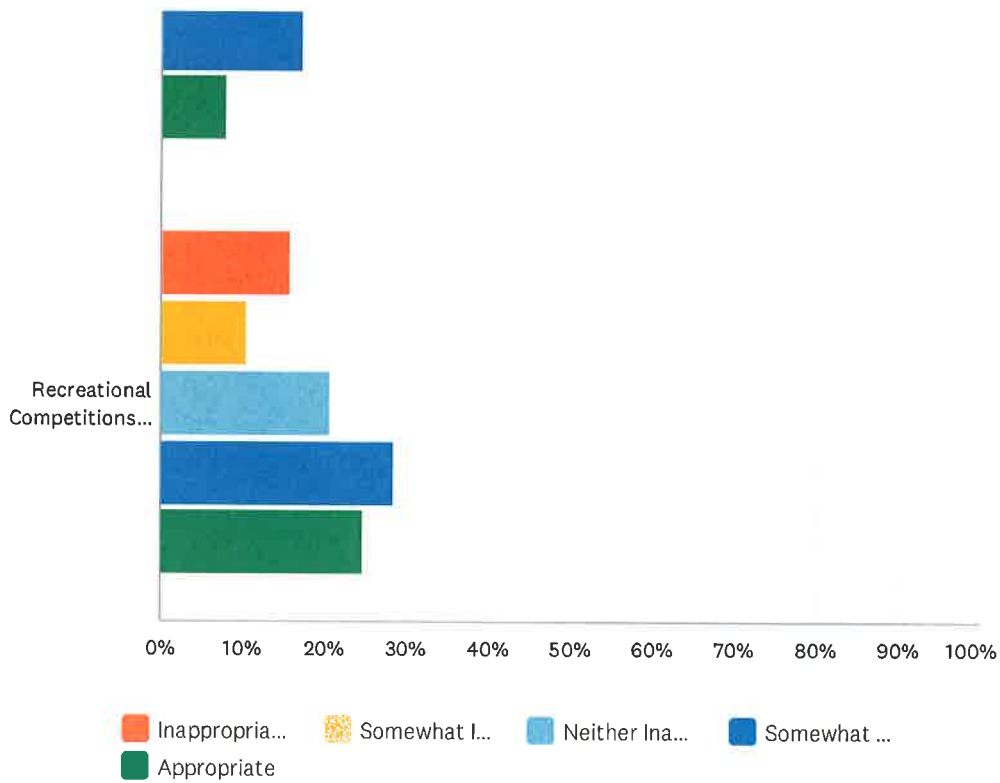

Q3 In your opinion how important is Big Elk Creek State Park?

Answered: 761 Skipped: 0

Big Elk Creek State Park Survey

	UNIMPORTANT	SOMEWHAT UNIMPORTANT	NEUTRAL	SOMEWHAT IMPORTANT	IMPORTANT	TOTAL	WEIGHTED AVERAGE
To the quality of life in the area?	0.13% 1	0.26% 2	3.96% 30	13.74% 104	81.90% 620	757	4.77
To regional trail connections?	1.71% 13	1.98% 15	7.38% 56	20.29% 154	68.64% 521	759	4.52
To ecosystem health and conservation?	0.00% 0	0.66% 5	1.59% 12	12.29% 93	85.47% 647	757	4.83
To you?	0.13% 1	0.80% 6	6.37% 48	20.56% 155	72.15% 544	754	4.64

Q4 In your mind, what natural element or feature most represents Big Elk Creek State Park?

Answered: 761 Skipped: 0

Customize

Q5 What impression should Big Elk Creek State Park give visitors?

Answered: 761 Skipped: 0

	SECLUDED	RELAXED	LIVELY	THRILLING	TOTAL	WEIGHTED AVERAGE
(no label)	38.37%	55.98%	4.60%	1.05%	761	1.68
	292	426	35	8		

Q6 What Events and Activities would be most appropriate to be held at Big Elk Creek State Park?

Answered: 761 Skipped: 0

Big Elk Creek State Park Survey

	INAPPROPRIATE	SOMEWHAT INAPPROPRIATE	NEITHER INAPPROPRIATE NOR APPROPRIATE	SOMEWHAT APPROPRIATE	APPROPRIATE	TOTAL	WEIG AVER.
Classes and Hands On Activities	8.32% 63	5.42% 41	18.10% 137	28.67% 217	39.50% 299	757	
Health and Fitness Events	11.48% 87	8.84% 67	19.79% 150	31.93% 242	27.97% 212	758	
Arts and Culture Events	16.31% 123	13.13% 99	24.27% 183	27.98% 211	18.30% 138	754	
Rentals for Private Events	35.89% 271	19.07% 144	20.00% 151	17.22% 130	7.81% 59	755	
Recreational Competitions (triathlon, 5 or 10K races, etc)	15.71% 118	10.39% 78	20.77% 156	28.50% 214	24.63% 185	751	