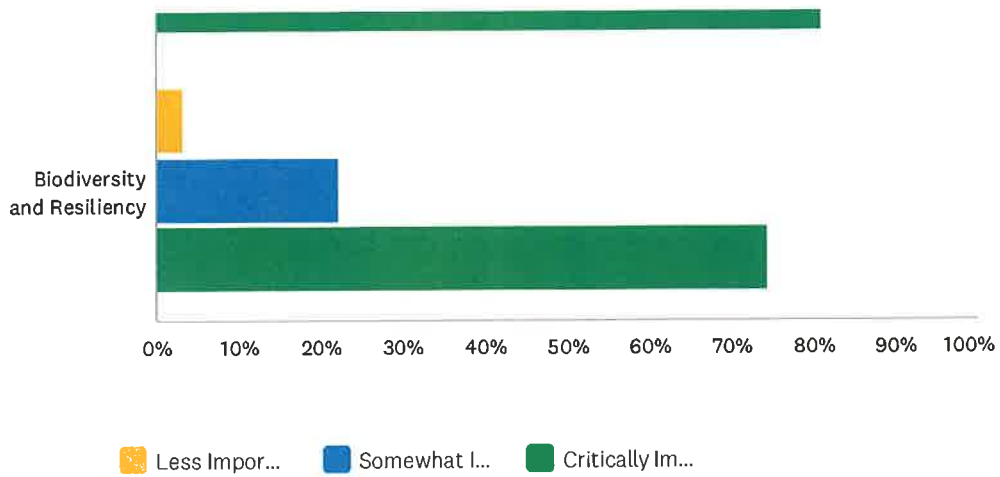

Big Elk Creek State Park Survey

	LESS IMPORTANT	SOMEWHAT IMPORTANT	CRITICALLY IMPORTANT	TOTAL	WEIGHTED AVERAGE
Water Quality	0.92% 7	16.95% 129	82.13% 625	761	1.81
Forests	0.26% 2	14.98% 114	84.76% 645	761	1.84
Cultural / Historical	18.92% 144	50.59% 385	30.49% 232	761	1.12
Terrestrial Habitat	2.10% 16	29.43% 224	68.46% 521	761	1.66
Scenic Beauty	1.84% 14	27.20% 207	70.96% 540	761	1.69
Aquatic Habitat	0.92% 7	18.13% 138	80.95% 616	761	1.80
Biodiversity and Resiliency	3.29% 25	22.21% 169	74.51% 567	761	1.71